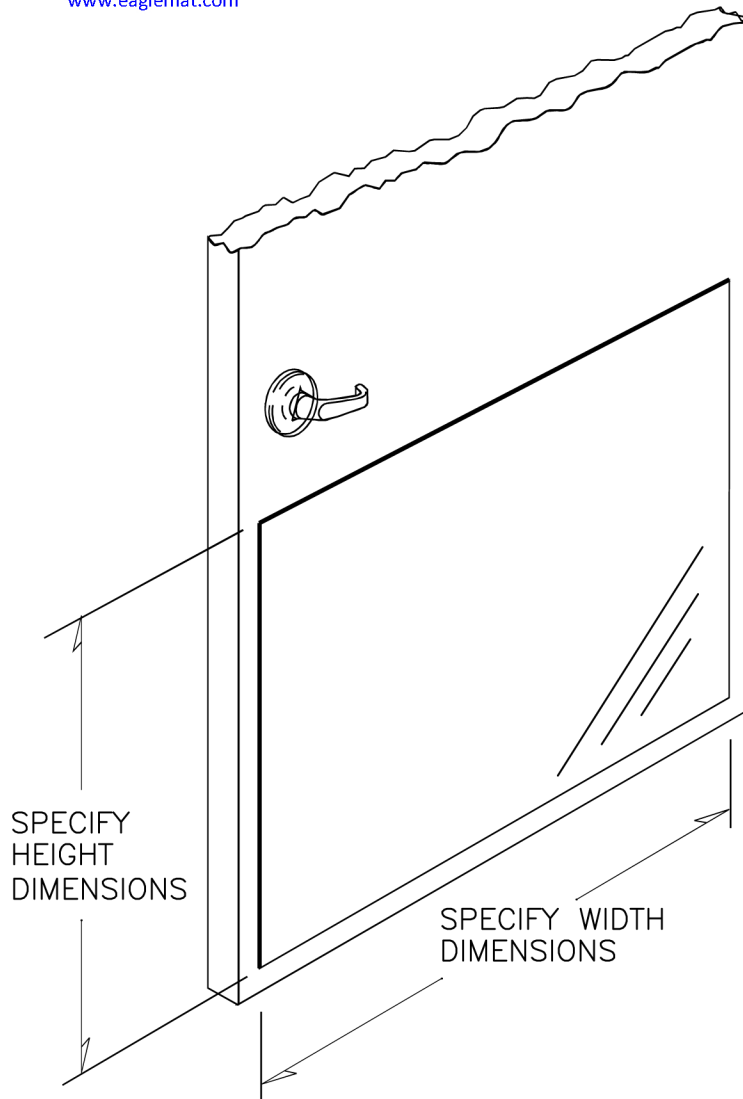

EAGLE MAT

& FLOOR PRODUCTS

932 Hungerford Dr. #37B
Rockville, MD 20850
1-877-333-1018

www.eaglemat.com

STANDARD:
TYPE 430, 16 GAUGE

AVAILABLE:
TYPE 430, 14 AND 18 GAUGE
TYPE 304, 14 AND 16 GAUGE

DATE: DECEMBER 17, 1998

DRAWN BY: JW

DRAWING NO.: SSKP

Stainless Steel Kickplate

EAGLE MAT

& FLOOR PRODUCTS