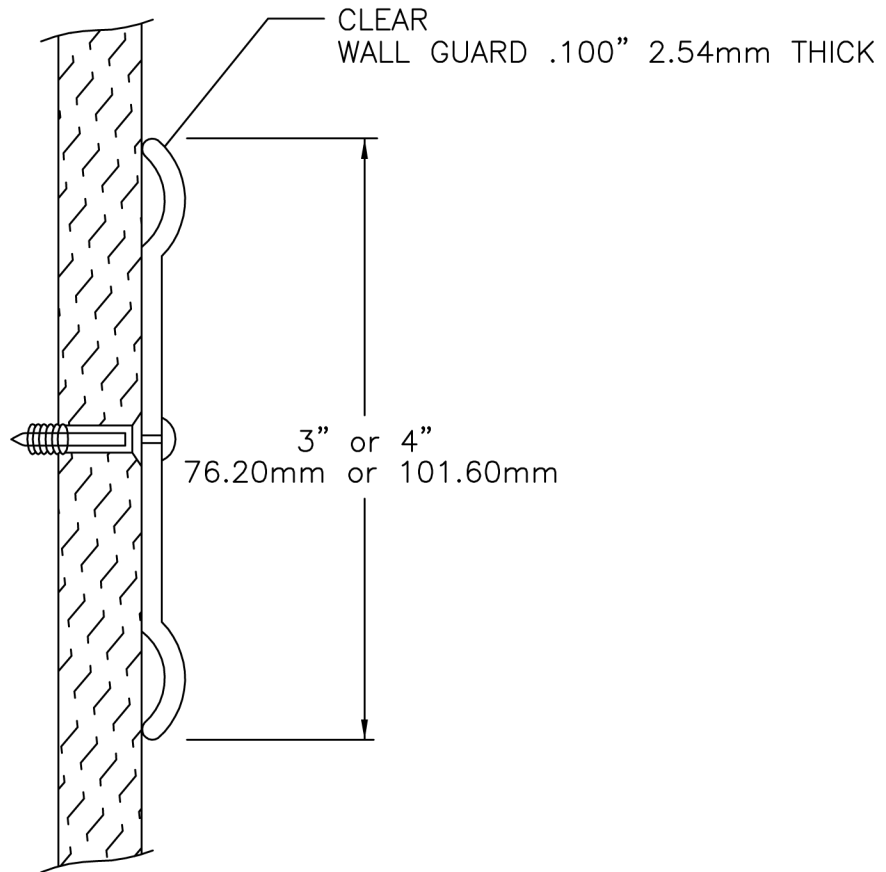

EAGLE MAT & FLOOR PRODUCTS

932 Hungerford Dr. #37B
Rockville, MD 20850
1-877-333-1018

www.eaglemat.com

DATE: APRIL 1, 1997

DRAWN BY: WB

DRAWING NO.: CPWG

Clear Wall Guards

EAGLE MAT
& FLOOR PRODUCTS