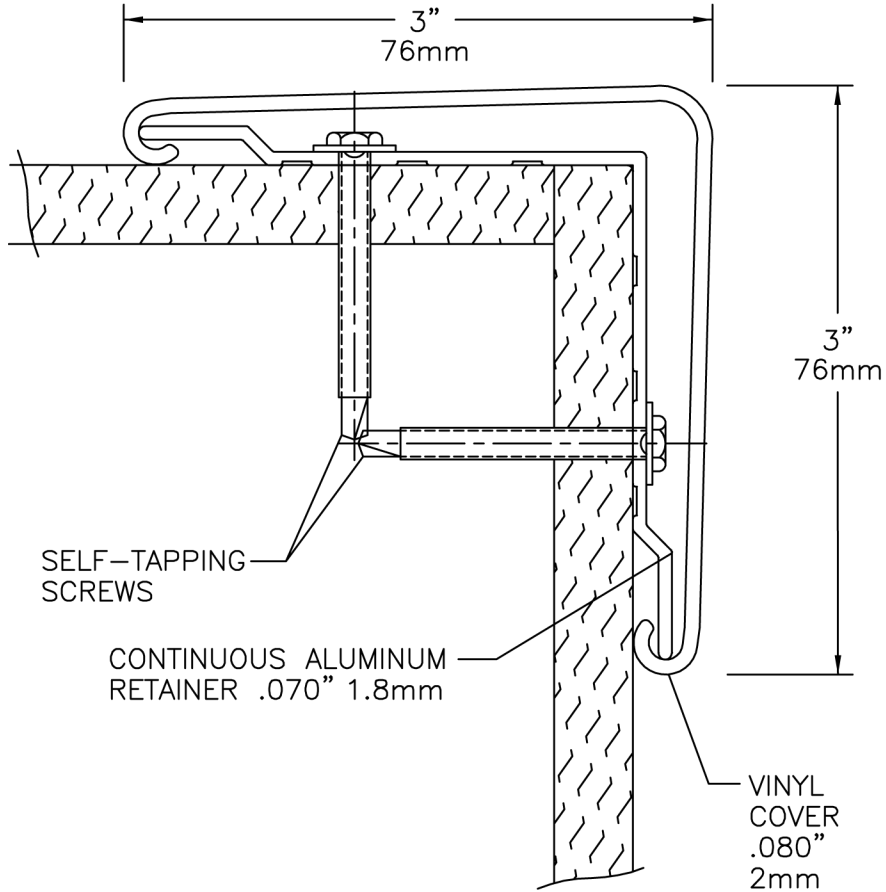

EAGLE MAT & FLOOR PRODUCTS

932 Hungerford Dr. #37B
Rockville, MD 20850
1-877-333-1018

www.eaglemat.com

DATE: DECEMBER 10, 1998

DRAWN BY: WB/JW

DRAWING NO.: 150-SH

90 Degree 3" Wing Surface Mount Corner Guard