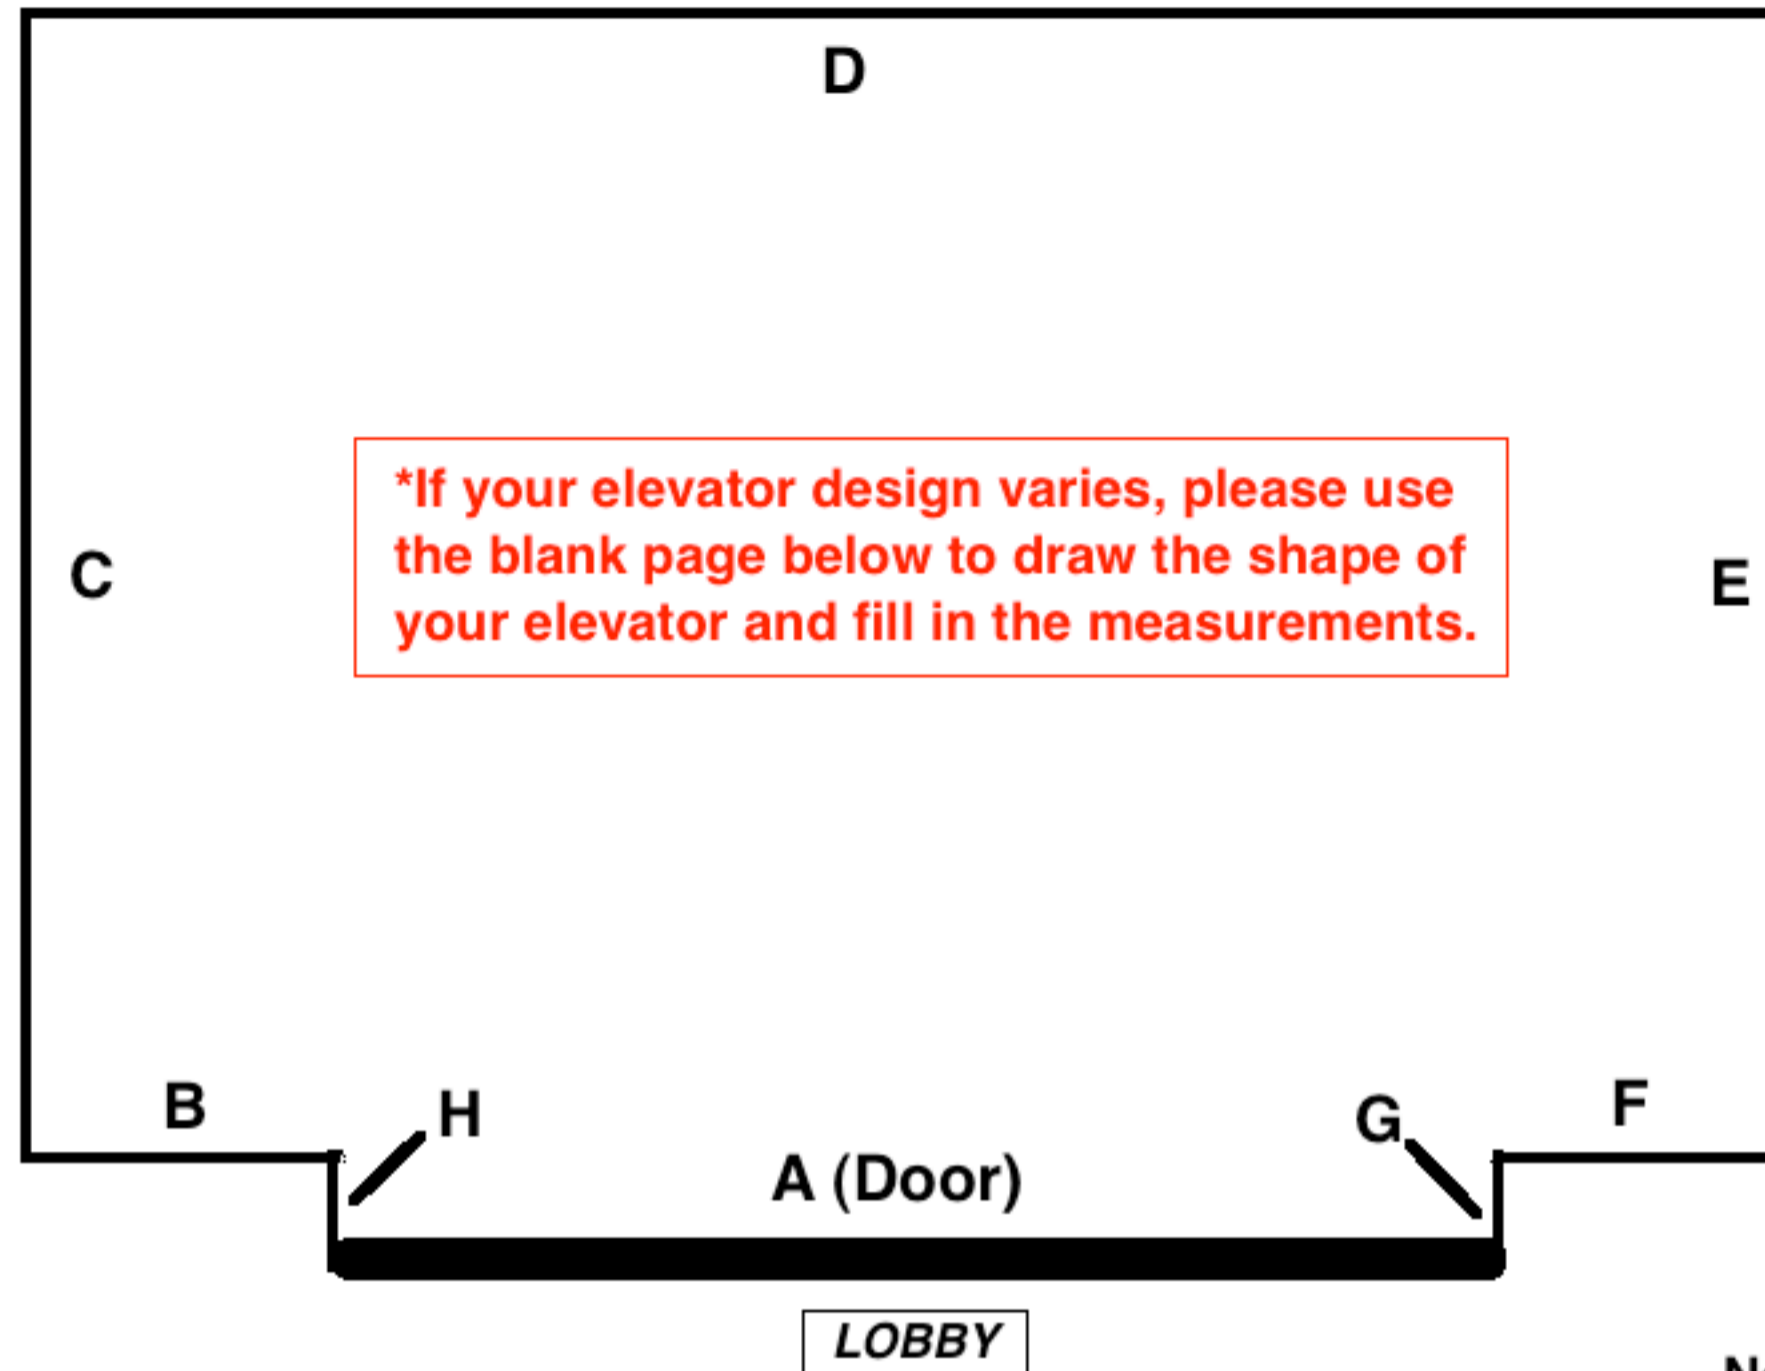

Elevator Floor Mat - Measurement Guide

Diagram:

Measurements:

- A) Elevator door opening with Vinyl beveled edge: _____ inches
- B) Wall adjacent to the elevator door on the left side: _____ inches
- C) Left side wall: _____ inches
- D) Back wall: _____ inches
- E) Right side wall: _____ inches
- F) Wall adjacent to the elevator door on the right side: _____ inches
- G) Protruding wall on the right side of the door: _____ inches
- H) Protruding wall on the left side of the door: _____ inches

Notes:

Please note any additional cuts, angles, measurements, etc.

Building Address/Description:

*Make sure all measurements are taken from the interior of elevator cab, with the door closed.

Elevator Floor Mat - Measurement Guide

Diagram:

Measurements:

LOBBY

- | | |
|-----------------|-----------------|
| A) _____ inches | I) _____ inches |
| B) _____ inches | J) _____ inches |
| C) _____ inches | K) _____ inches |
| D) _____ inches | L) _____ inches |
| E) _____ inches | M) _____ inches |
| F) _____ inches | N) _____ inches |
| G) _____ inches | O) _____ inches |
| H) _____ inches | P) _____ inches |